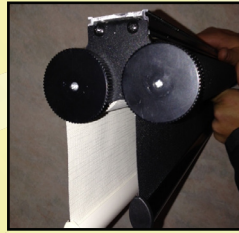

## ACCESSIBLE ADJUSTMENT CONTROLS

### UPPER LIMIT SETTING (CLEAR DIAL)

CLOCKWISE LOWERS  
UPPER STOP SETTINGS

COUNTER-CLOCKWISE  
RAISES UPPER STOP  
SETTINGS

### SPEED CONTROL (BLACK DIAL)

CLOCKWISE  
INCREASES SPEED

COUNTER-CLOCKWISE  
REDUCES SPEED

### COLORS

MANUFACTURER COMPARISON	Slow-Rise by ISD	Competitor A	Competitor B
Accessible Color-Coded Adjustment Knobs	✓		✓
Tools Required Adjustment Controls		✓	
Heavy Duty Head Rail	✓		
Powder Coated High-End Residential-Style Head Bar	✓		
Heat Sealed Inferior Head Bar		✓	✓
5% Fibreglass Solar Screen Light Openness (Best)	✓		
10% Fibreglass Solar Screen Light Openness (Good)		✓	✓
4-ply Blackout Embossed Nite Vinyl	✓	✓	
1.5mm Heavy Duty Motor with chip for secondary limit setting	✓		
.7mm Motor Light Duty	✓	✓	✓
Local Manufacturing	✓		✓
1 Week Or Less Lead Time	✓		