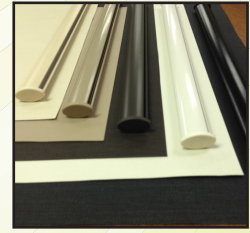

### COLORS

MANUFACTURER COMPARISON	Slow-Rise by ISD	Competitor A	Competitor B
Accessible Color-Coded Adjustment Knobs	✓		✓
Tools Required Adjustment Controls		✓	
Heavy Duty Head Rail	✓		
Powder Coated High-End Residential-Style Head Bar	✓		
Heat Sealed Inferior Head Bar		✓	✓
5% Fibreglass Solar Screen Light Openness (Best)	✓		
10% Fibreglass Solar Screen Light Openness (Good)		✓	✓
4-ply Blackout Embossed Nite Vinyl	✓	✓	
1.5mm Heavy Duty Motor with chip for secondary limit setting	✓		
.7mm Motor Light Duty	✓	✓	✓
Local Manufacturing	✓		✓
1 Week Or Less Lead Time	✓		