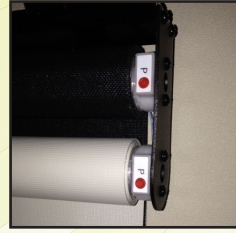

### UPPER LIMIT SETTING (CLEAR DIAL)

CLOCKWISE LOWERS  
UPPER STOP SETTINGS

COUNTER-CLOCKWISE  
RAISES UPPER STOP  
SETTINGS

### SPEED CONTROL (BLACK DIAL)

CLOCKWISE  
INCREASES SPEED

COUNTER-CLOCKWISE  
REDUCES SPEED

### COLORS

MANUFACTURER COMPARISON	Slow-Rise by ISD	Competitor A	Competitor B
Accessible Color-Coded Adjustment Knobs	✓		✓
Tools Required Adjustment Controls		✓	
Heavy Duty Head Rail	✓		
Powder Coated High-End Residential-Style Head Bar	✓		
Heat Sealed Inferior Head Bar		✓	✓
5% Fibreglass Solar Screen Light Openness (Best)	✓		
10% Fibreglass Solar Screen Light Openness (Good)		✓	✓
4-ply Blackout Embossed Nite Vinyl	✓	✓	
1.5mm Heavy Duty Motor with chip for secondary limit setting	✓		
.7mm Motor Light Duty	✓	✓	✓
Local Manufacturing	✓		✓
1 Week Or Less Lead Time	✓		